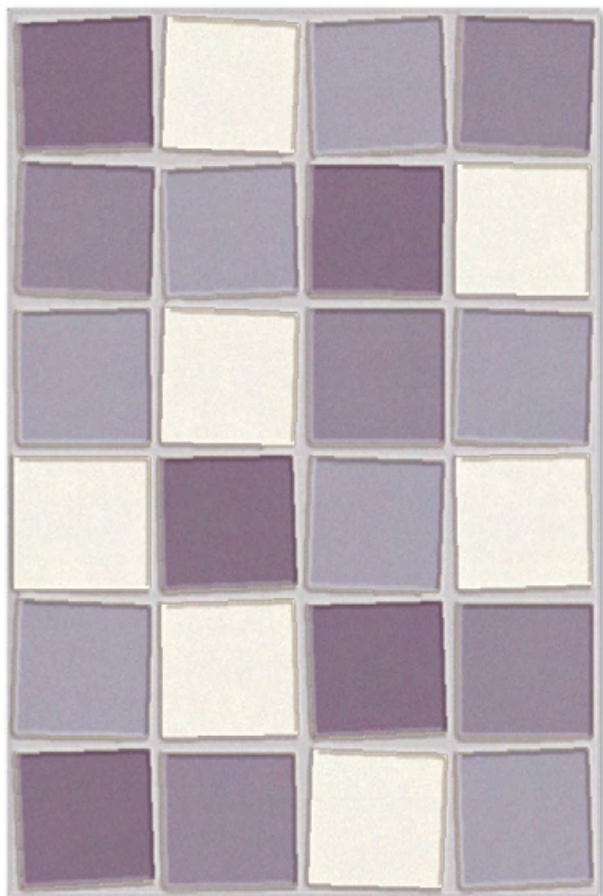

Soho

Hand carved. 100% Polypropylene Frise

1861-17944