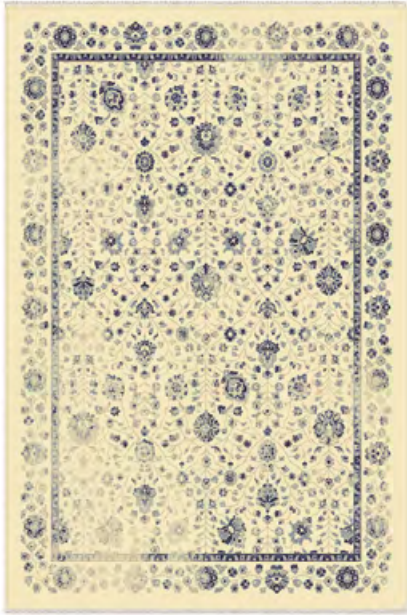

8802-43733