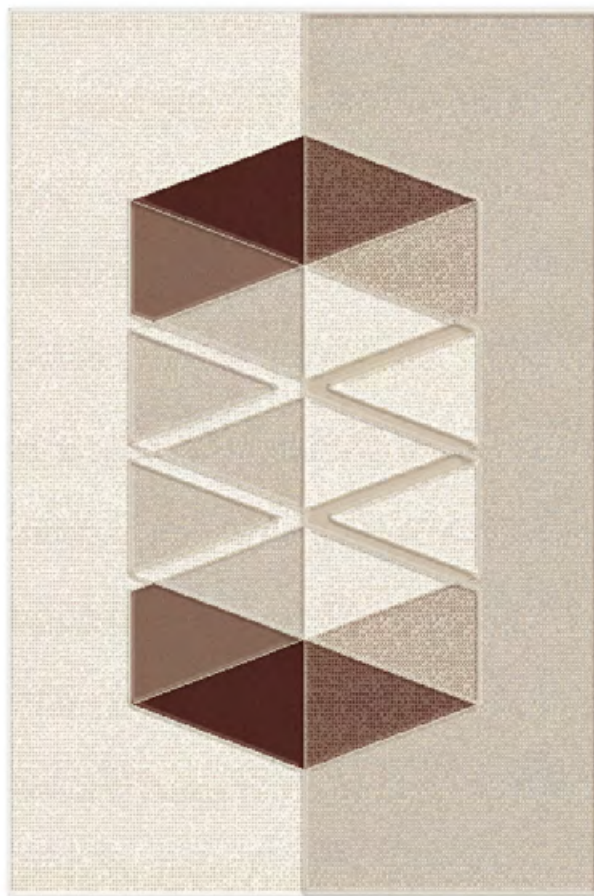

SOHO

COLLECTION

*"Soho" is a collection made of soft PP Frise yarn with elements of hand carving.
Designs are modern and fun in both neutral and bright colors.
Very easy to care for and nice in appearance, these rugs
will add a stylish touch to any contemporary interior.*

Pile: **100% PP Frise. Hand carved**
Total weight: **2,5 kg /m2**
Pile height: **13 mm**

Soho

Hand carved. 100% Polypropylene Frise

1861-17944

5687-15053

5754-17944

Soho

Hand carved. 100% Polypropylene Frise