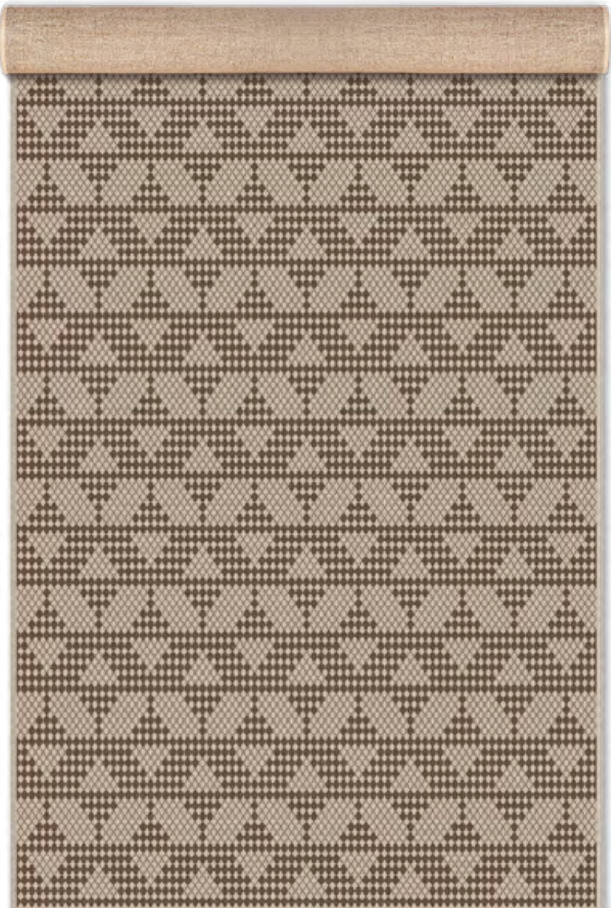

4883-23522

4885-23522

Flat runners

100% Polypropylene Frise

4869-23522

4878-23522

4883-23522

Moldabela